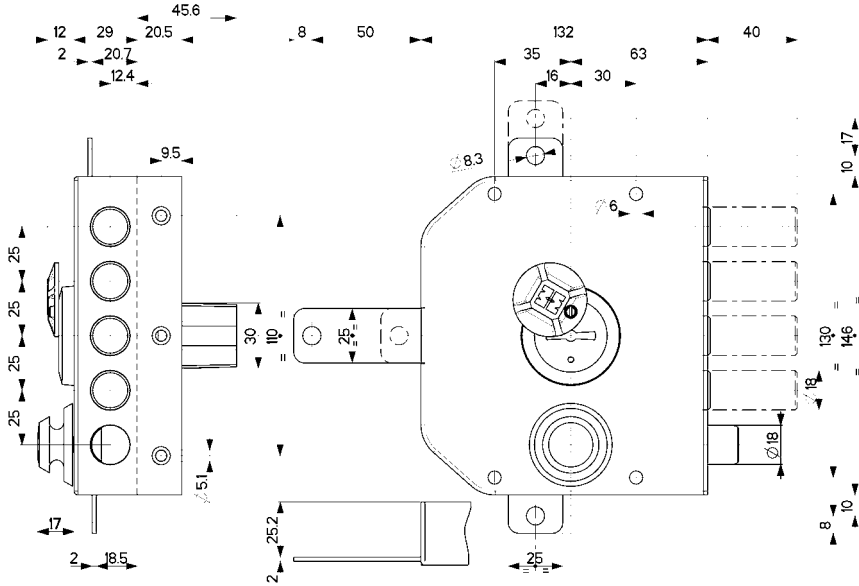

20.511

Characteristics

- Side locks
- 63 mm backset
- 36 mm bolts travel
- All items are supplied left-hand and right-hand (specify in the order)
- Finish: Brown enamelled

Supplied with :

- n. 3 keys 60 mm stem, art. 92106/5
- n. 1 escutcheon art. 95223
- n. 1 striker plate art. 94128
- screws and small parts

20.550

MADE IN ITALY

Characteristics

- Side, three-points or five-points locks
- 63 mm backset
- 40 mm bolts travel
- All items are supplied left-hand and right-hand (specify in the order)
- Finish: Brown enamelled

Supplied with :

Side locks - art. 20500/510

- n. 3 keys 60 mm, art. 92315/4
- n. 1 escutcheon art. 95147/4
- n. 1 striker plate art. 94122
- screws and small parts

Three-points locks- art. 20520/530

- n. 3 keys 60 mm, art. 92315/4
- n. 1 escutcheon art. 95147/4
- n. 1 striker plate art. 94122
- n. 2 bar collars art. 99152
- n. 1 clasp art. 99153
- n. 1 floor striker plate art. 99151
- screws and small parts

Five-points locks - art. 20540/550

- n. 3 keys 60 mm, art. 92315/4
- n. 1 escutcheon art. 95147/4
- n. 1 striker plate art. 94122
- n. 2 bar collars art. 99152
- n. 1 clasp art. 99153
- n. 1 floor striker plate art. 99151
- screws and small parts