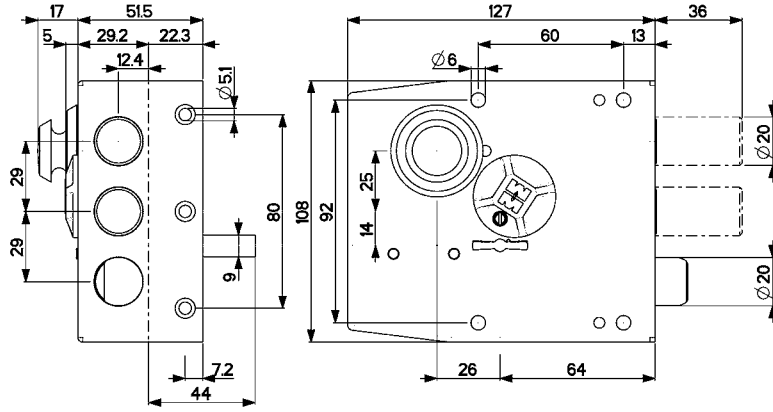

20

DOUBLE-BITTED
RIM LOCKS

RIM LOCKS

safeguarding your security

<h2>20.537</h2>	<p>Bars NOT included</p> 	
<p>Finish Bronze enamelled</p>	<h2>93.291</h2>	
<p>Three-points lock with latch bolt Bar travel 13 mm</p>	<p>Bar pair 10x20 mm with Ø 18 mm straight ferrule for locks art.20.527/537 - 30.426/427/436/437 adjustable from 70 cm to 131 cm</p>	

20.511

Characteristics

- Side locks
- 63 mm backset
- 36 mm bolts travel
- All items are supplied left-hand and right-hand (specify in the order)
- Finish: Brown enamelled

Supplied with :

- n. 3 keys 60 mm stem, art. 92106/5
- n. 1 escutcheon art. 95223
- n. 1 striker plate art. 94128
- screws and small parts

20.550

MADE IN ITALY

Characteristics

- Side, three-points or five-points locks
- 63 mm backset
- 40 mm bolts travel
- All items are supplied left-hand and right-hand (specify in the order)
- Finish: Brown enamelled

Supplied with :

Side locks - art. 20500/510

- n. 3 keys 60 mm, art. 92315/4
- n. 1 escutcheon art. 95147/4
- n. 1 striker plate art. 94122
- screws and small parts

Three-points locks- art. 20520/530

- n. 3 keys 60 mm, art. 92315/4
- n. 1 escutcheon art. 95147/4
- n. 1 striker plate art. 94122
- n. 2 bar collars art. 99152
- n. 1 clasp art. 99153
- n. 1 floor striker plate art. 99151
- screws and small parts